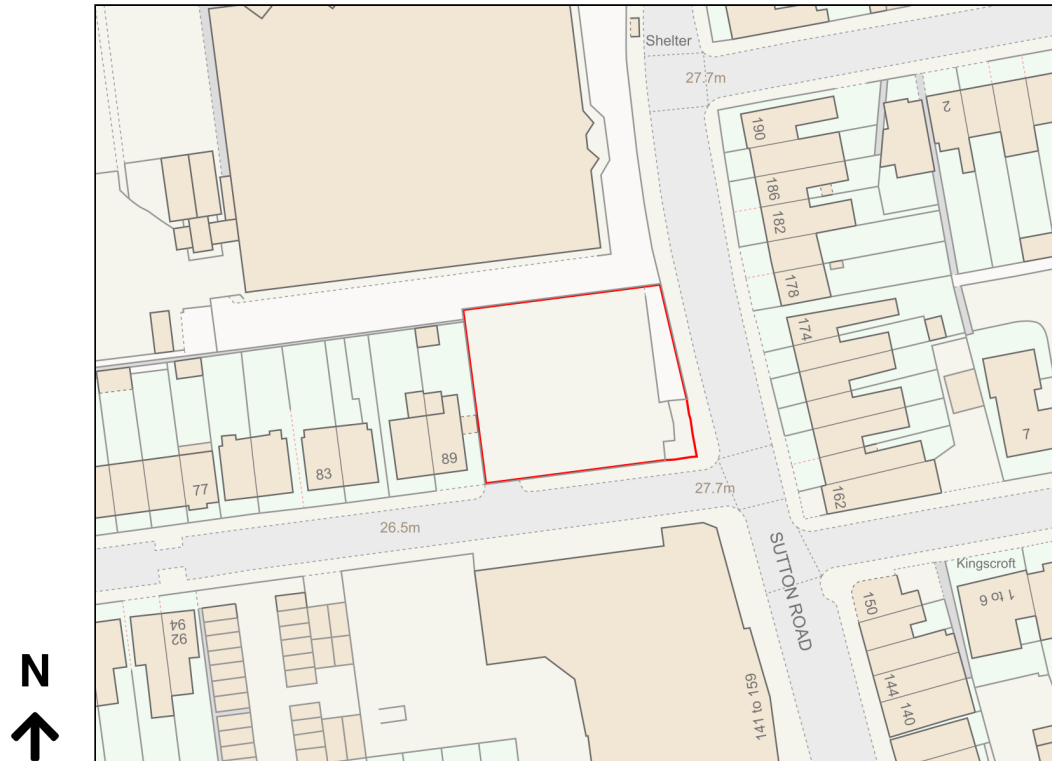

# Location Plan

Site Address: Easting: 588551 Northing: 186291

Date Produced: 23-May-2023

Scale: 1:1250 @A4

Planning Portal Reference: PP-12173561v1